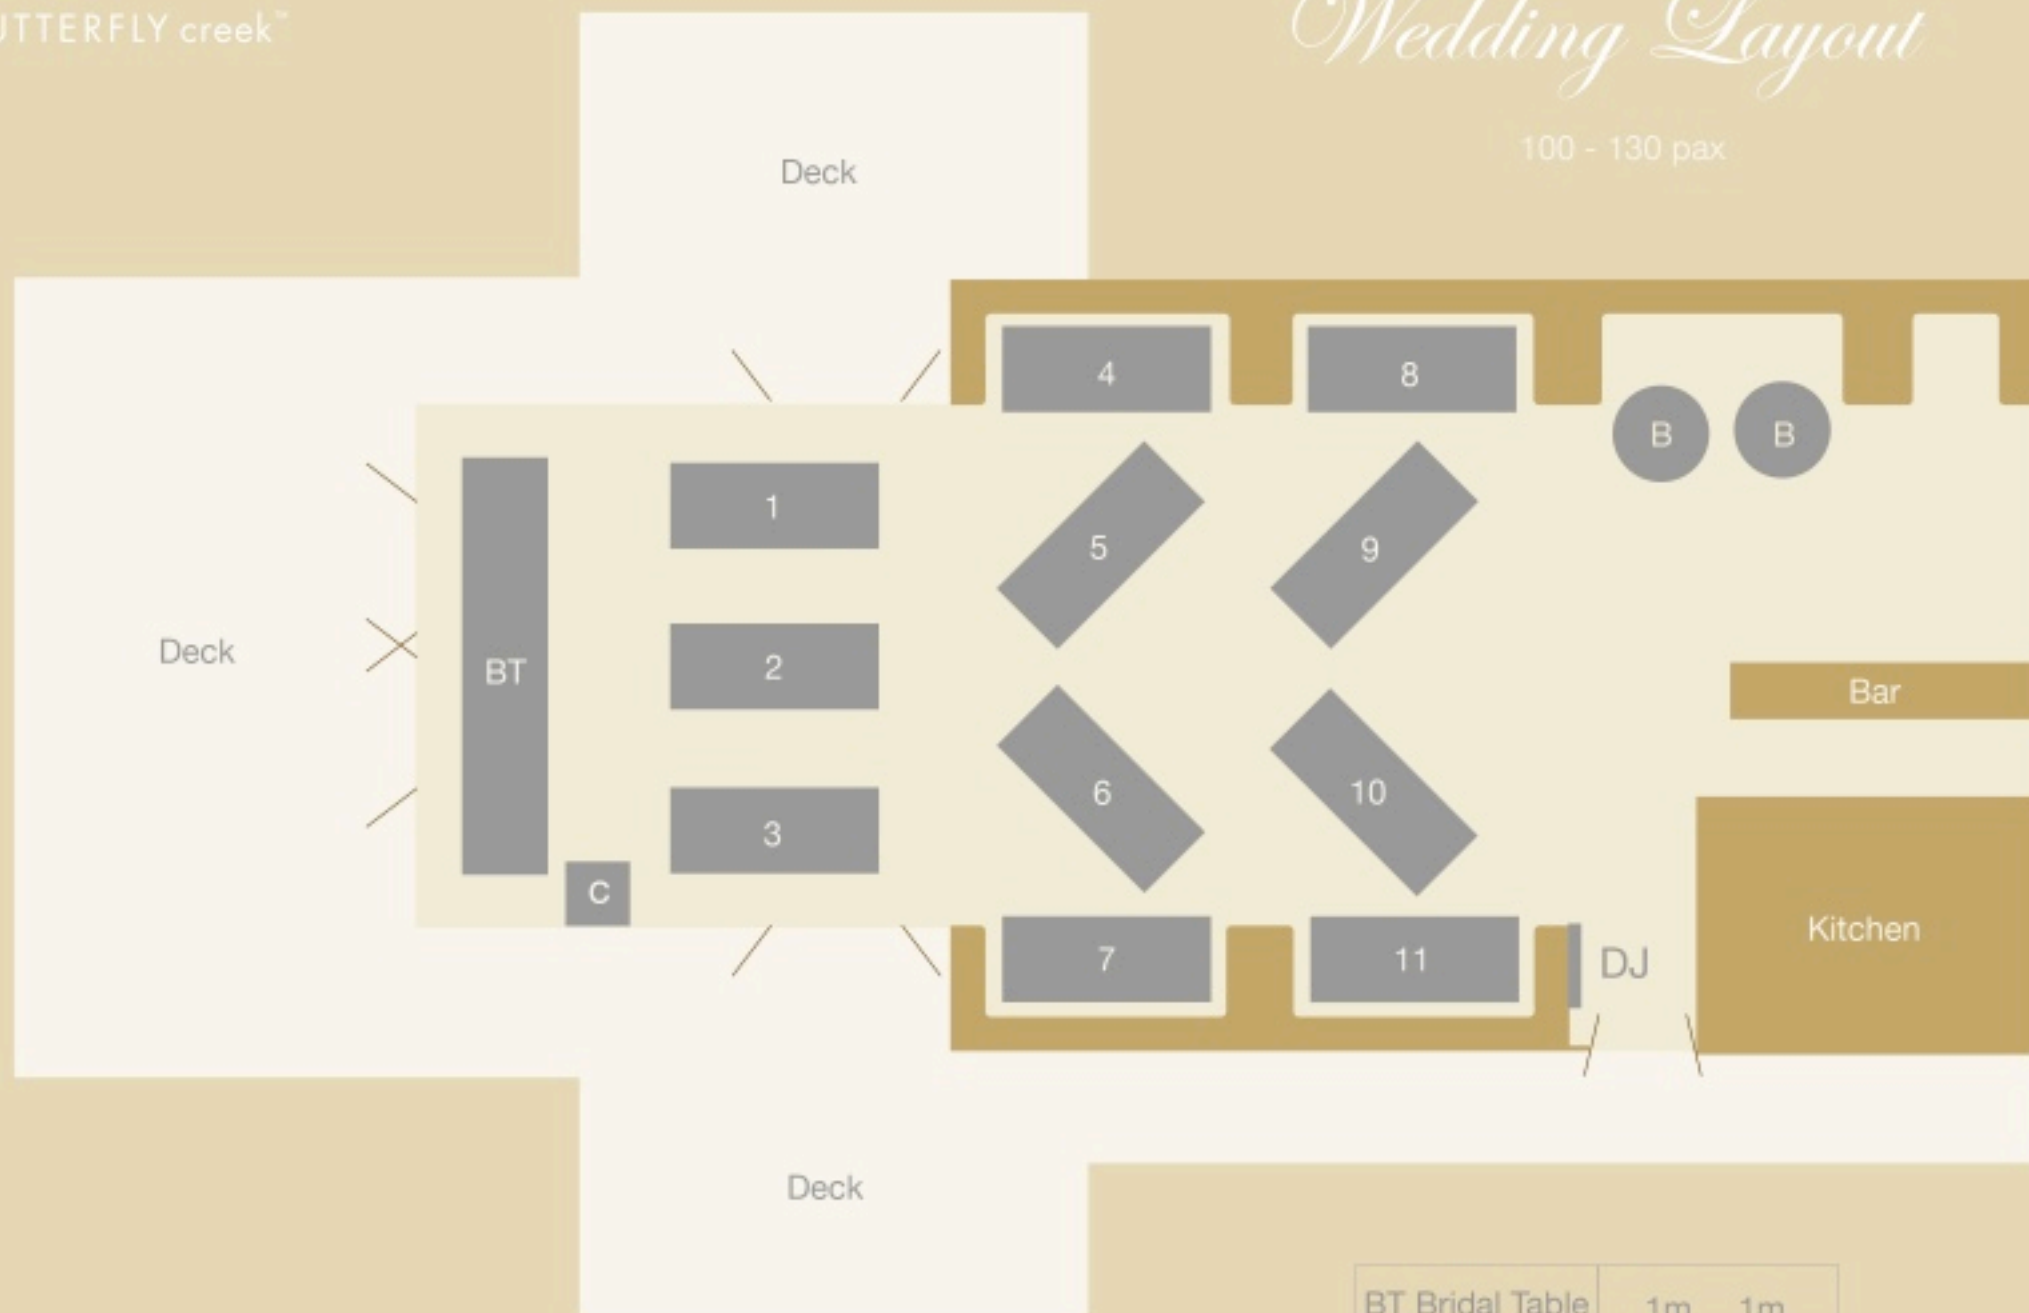

# Wedding Layout

70 - 90 pax

BT Bridal Table

B Buffet

C Cake Table

1m

1m

BUTTERFLY creek™

# Wedding Layout

80 - 100 pax

BT Bridal Table

B Buffet

C Cake Table

1m 1m

BUTTERFLY creek™

# Wedding Layout

100 - 130 pax

BT Bridal Table	
B Buffet	
C Cake Table	

BUTTERFLY creek™

# Wedding Layout

130 - 150 pax

BT Bridal Table

B Buffet

C Cake Table

1m

1m