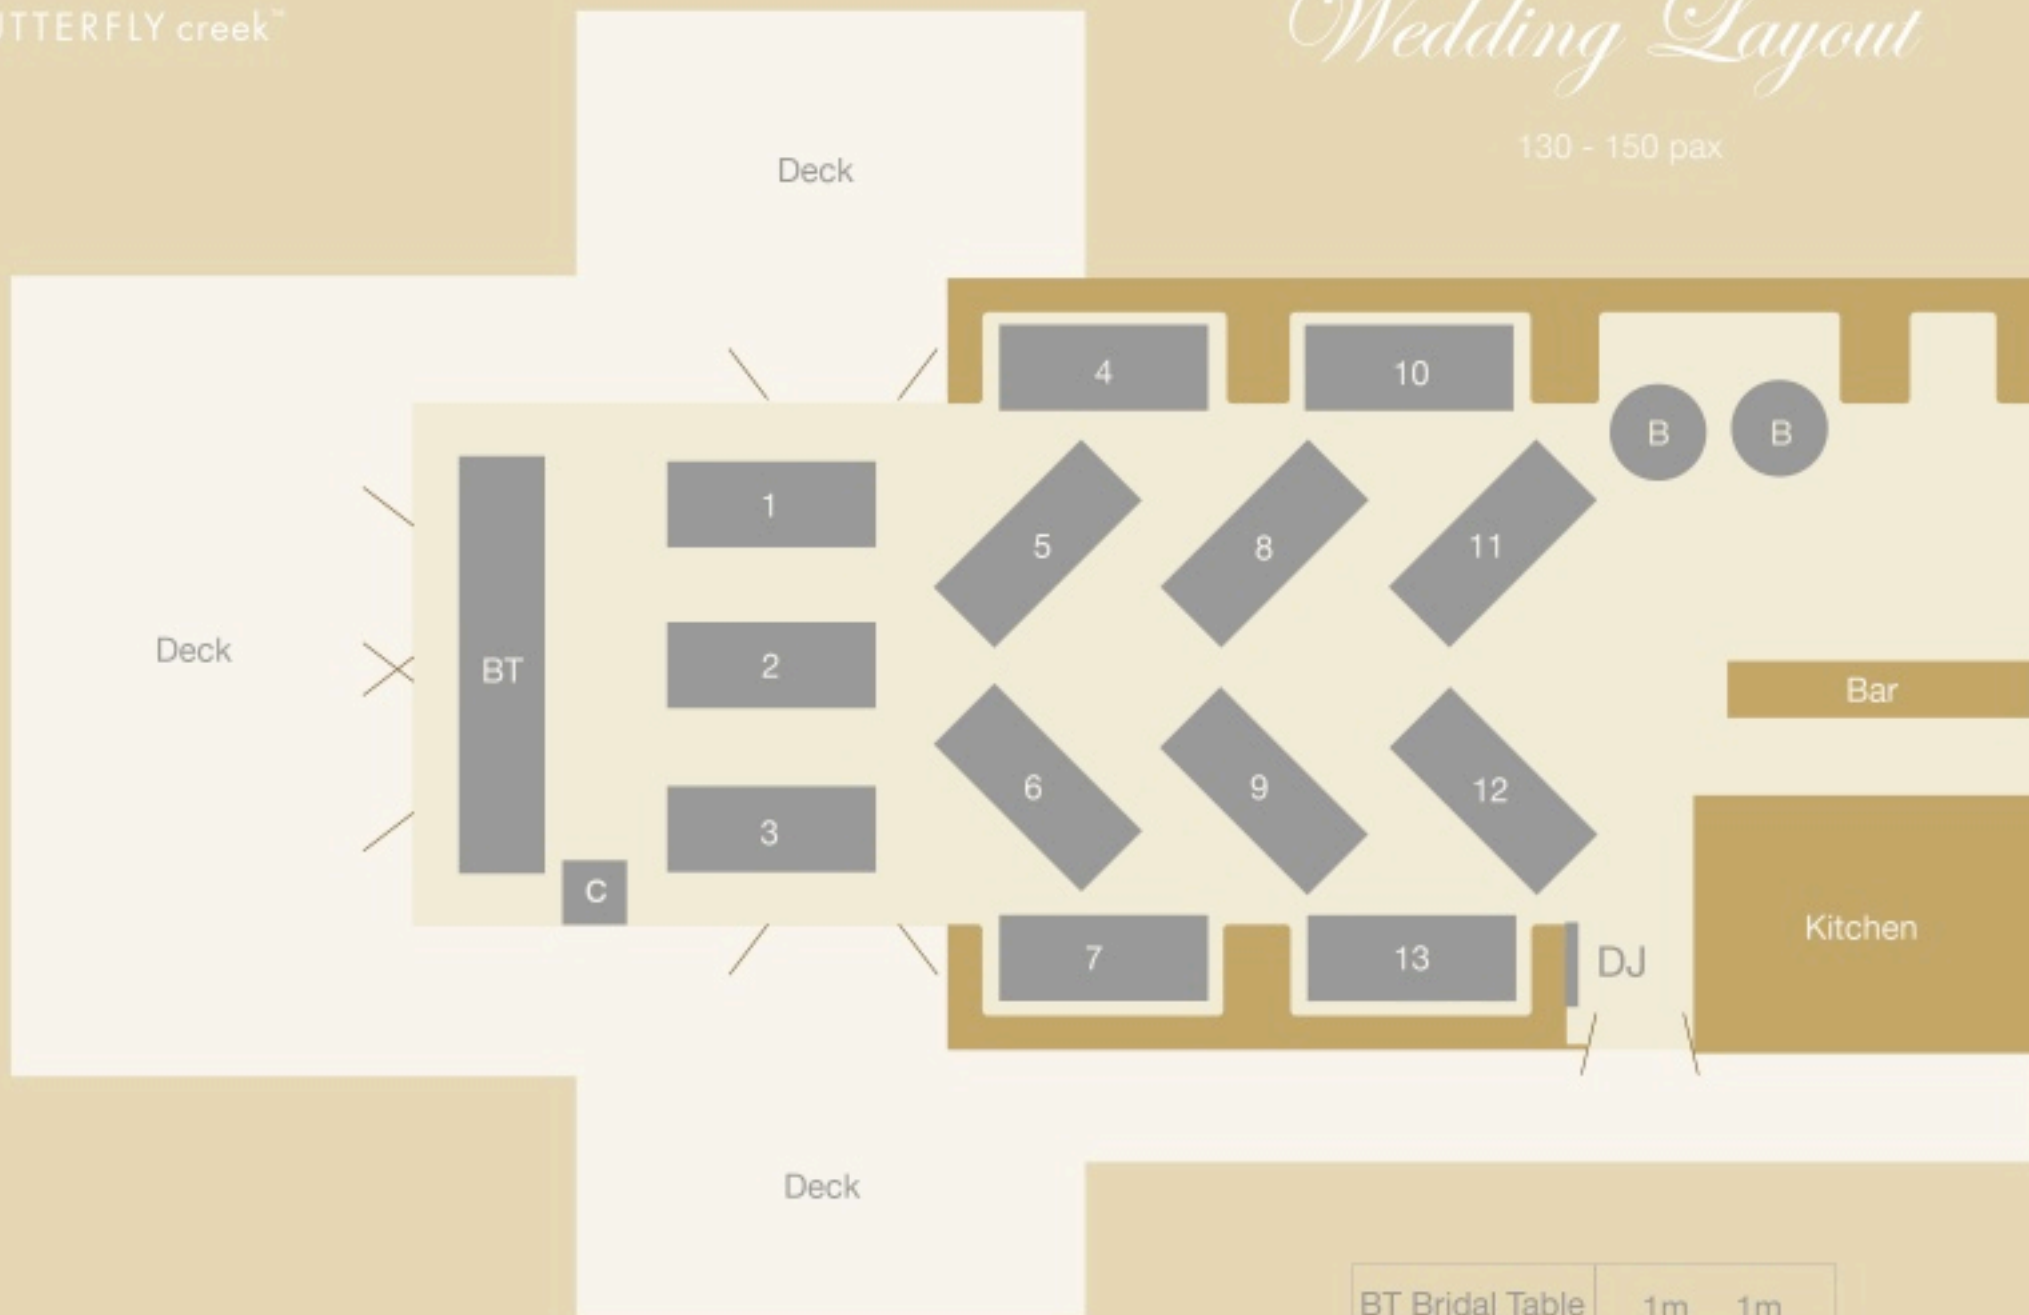

BUTTERFLY creek™

Wedding Layout

130 - 150 pax

BT Bridal Table	1m	1m
B Buffet		
C Cake Table		