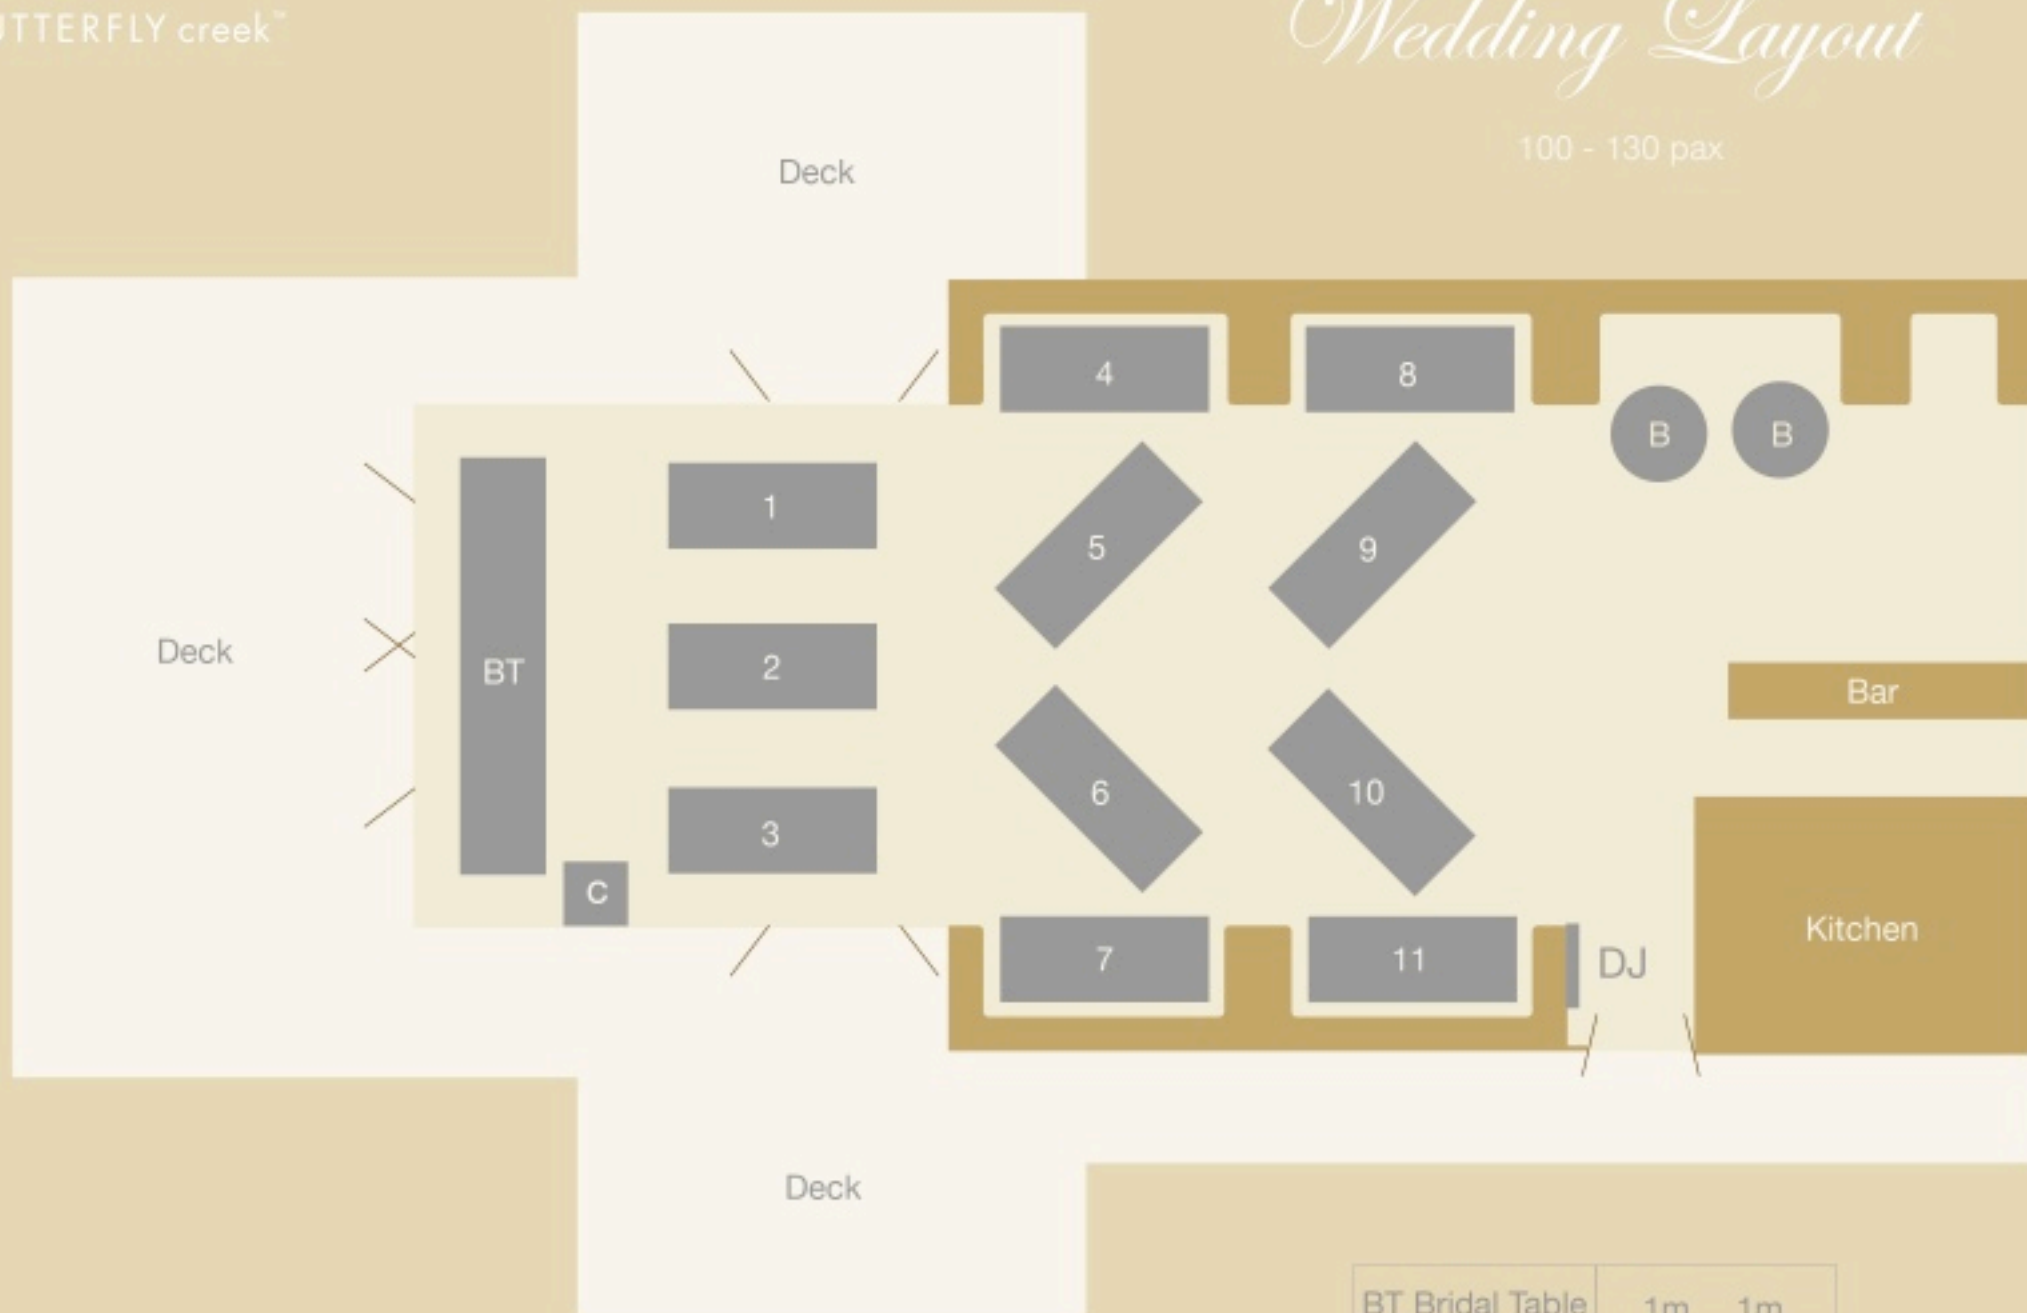

BUTTERFLY creek™

Wedding Layout

100 - 130 pax

BT Bridal Table	1m	1m
B Buffet		
C Cake Table		