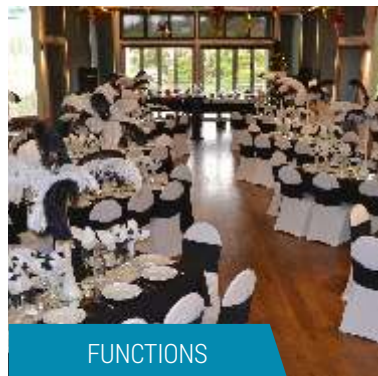

BUTTERFLY creek™

FUNCTIONS & CONFERENCES

We have two great function rooms available for your next work function or conference. Our largest function space The Papillon room is an open and spacious room that is perfect for up to 150 people. Or we have a small boardroom that fits 16, perfect for smaller team meetings.

FUNCTIONS

BOOK YOUR CONFERENCE, MEETING, SEMINAR OR WORKSHOP, INCLUDING ROOM HIRE AND CATERING. CHOOSE BETWEEN OUR ALL DAY & HALF DAY DELEGATE PACKAGES:

WINTER PACKAGES

ALL DAY DELEGATE PACKAGE

Only $54.00 + GST pp (Save 20%)

Includes: catering*, room & equipment hire for the whole day (min 25 pax)

HALF DAY DELEGATE PACKAGE

Only $48.00 + GST pp (Save 28%)

Includes: catering*, room & equipment hire (min 25 pax)

DEAL

Plus combine any meeting at Butterfly Creek with a Rocket Ropes climb (min 20 paying adults) and we will give you 3 adult climbs for free (value $86.49 +GST)

T&C's: Must mention deal when booking, free climbs must be used on the same day as the corporate booking, valid until 28th August 2020.

*Menu available upon request when enquiring.