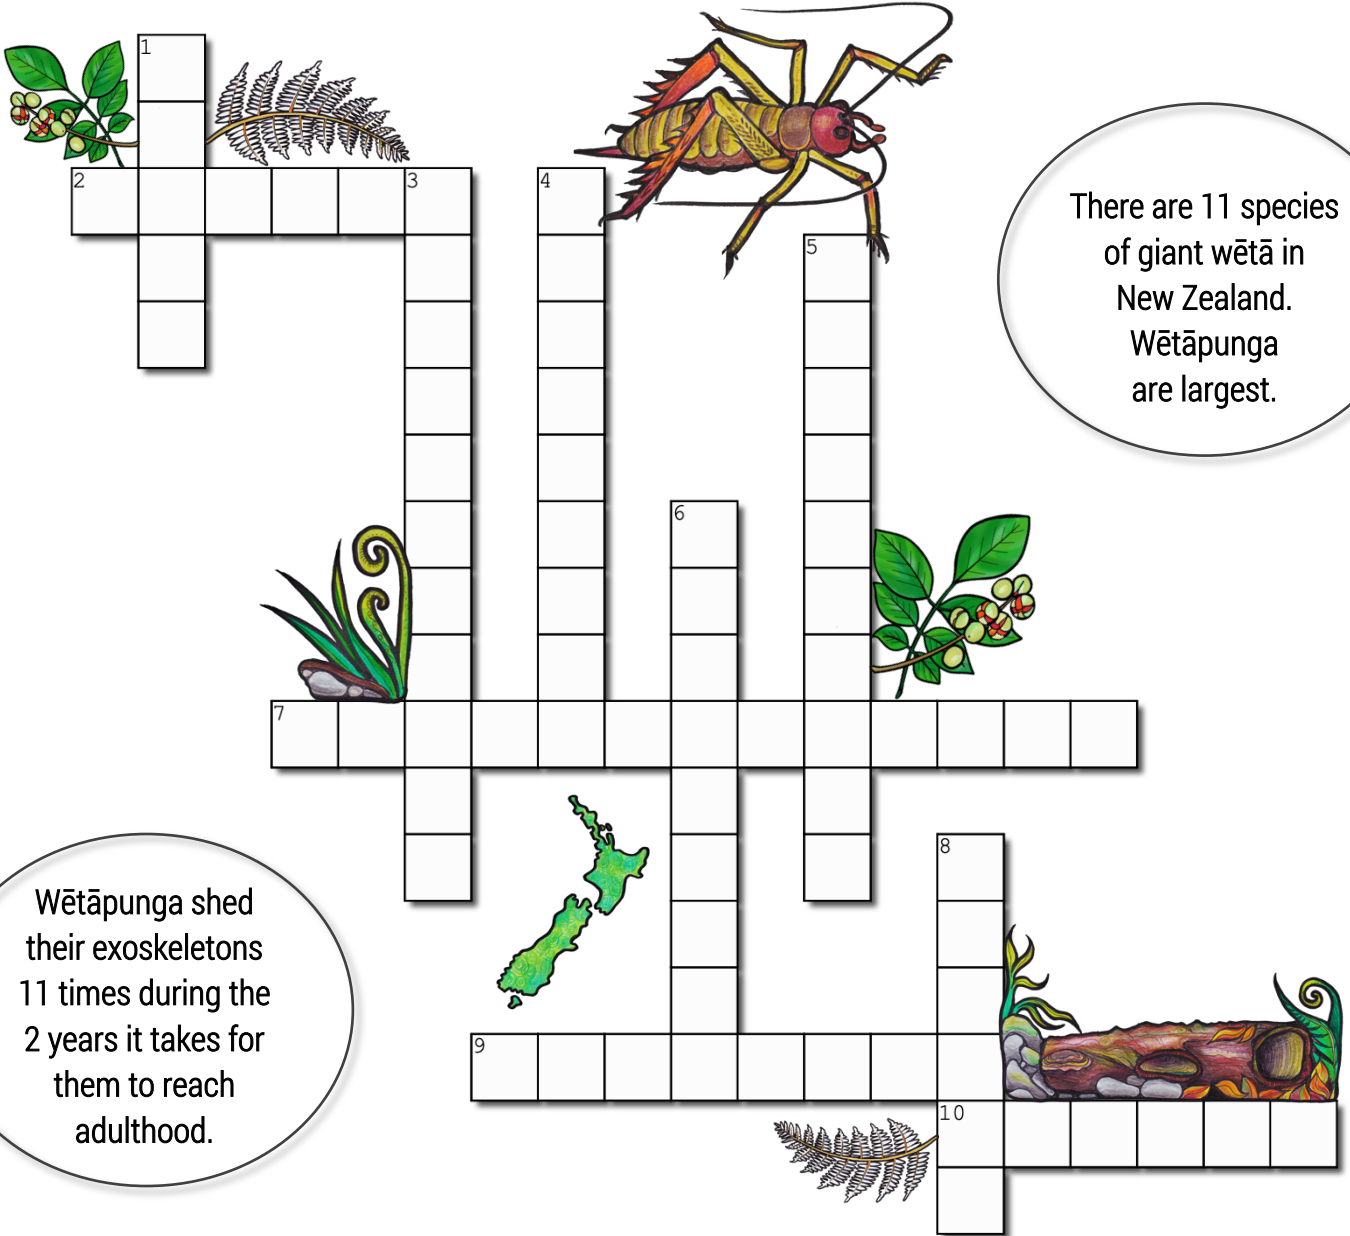

WONDERFUL WĒTĀPUNGA

There are 11 species of giant wētā in New Zealand. Wētāpunga are largest.

Wētāpunga shed their exoskeletons 11 times during the 2 years it takes for them to reach adulthood.

ACROSS

- 2. Belonging to a particular country
- 7. Wētāpunga live on this island
- 9. Long feelers
- 10. Wētāpunga have these on their legs

DOWN

- 1. Very large
- 3. Hard outer body covering
- 4. Active at night
- 5. At risk of extinction
- 6. An animal that eats plants
- 8. Type of habitat wētāpunga live in