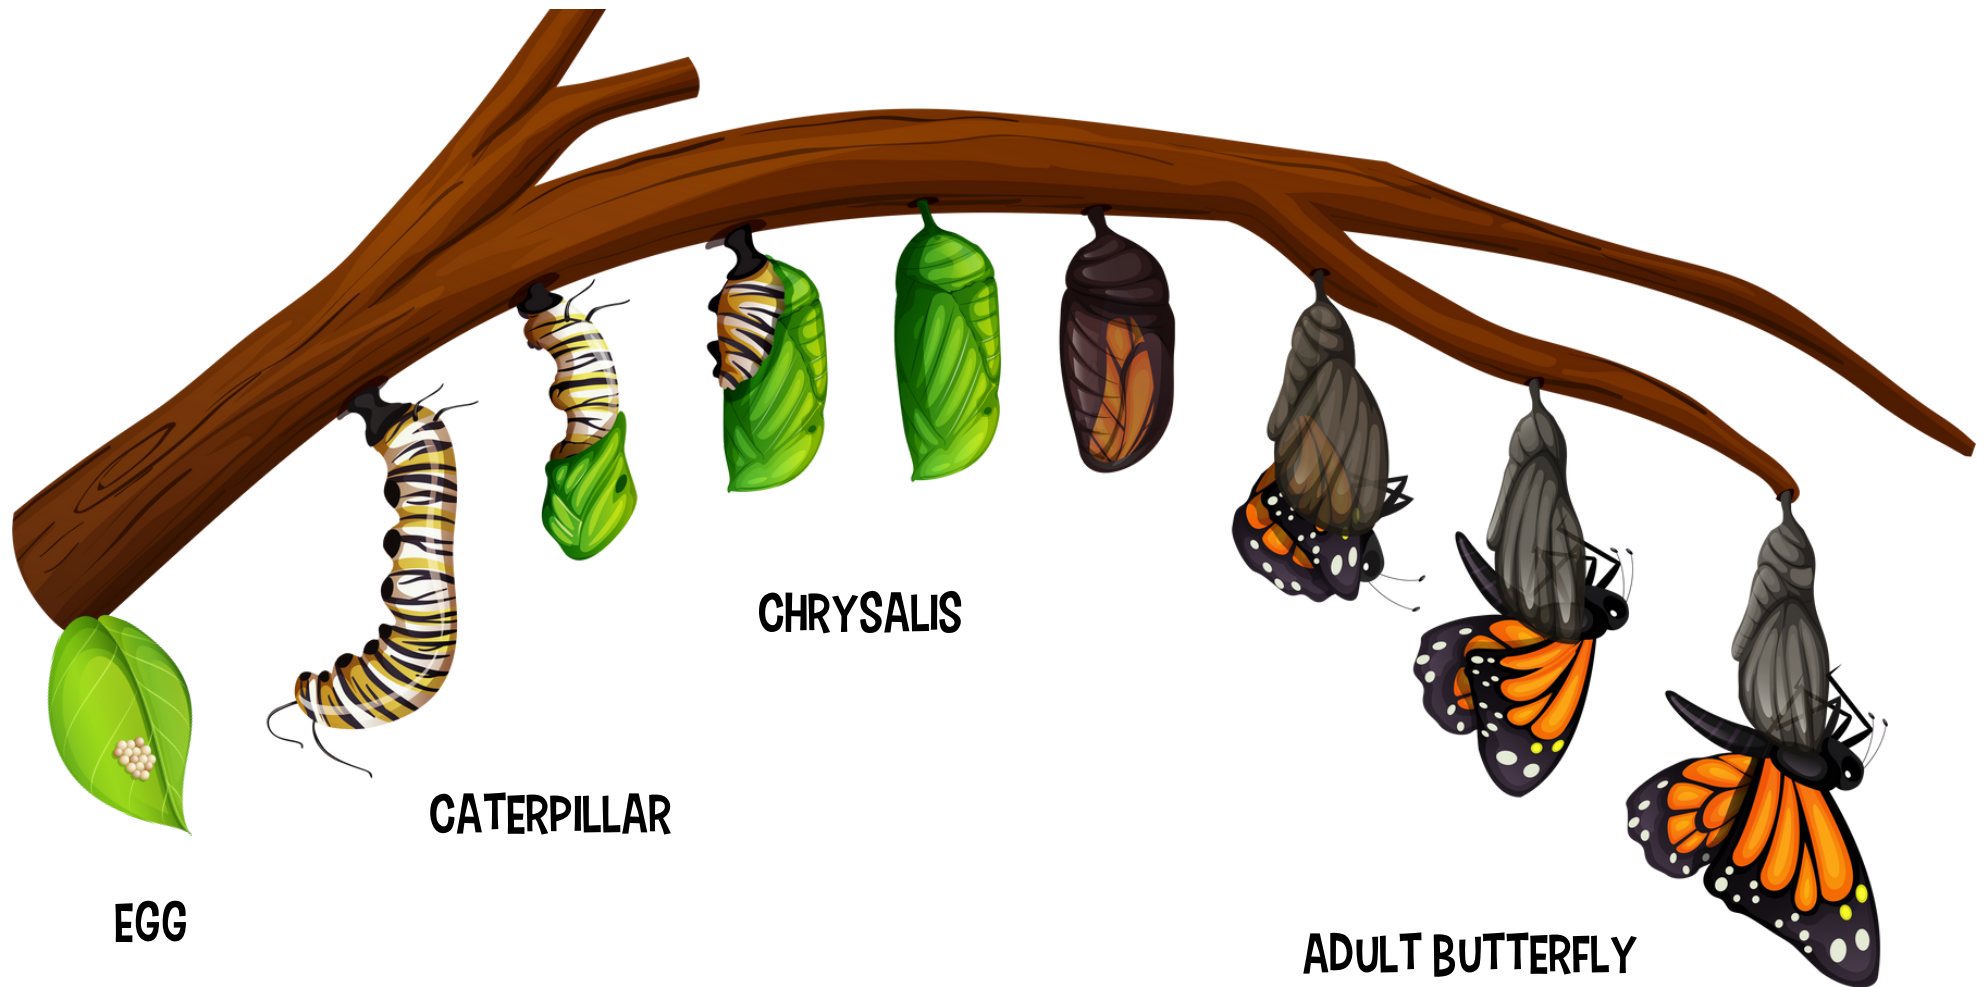

CATERPILLAR

CHRYSALIS

BUTTERFLY creek™

LIFE CYCLE OF A BUTTERFLY

EGG

ADULT EMERGING

FROM CHRYSALIS

BUTTERFLY

MONARCH BUTTERFLY LIFE CYCLE

New Zealand's largest butterfly spends 2 weeks as a caterpillar,
2 weeks as a chrysalis and 2 months as a butterfly.

TE MATAORA O TE KAHUKU

MONARCH BUTTERFLY LIFE CYCLE

BUTTERFLY creek™

TE MATAORA O TE KAHUKU

BUTTERFLY creek™