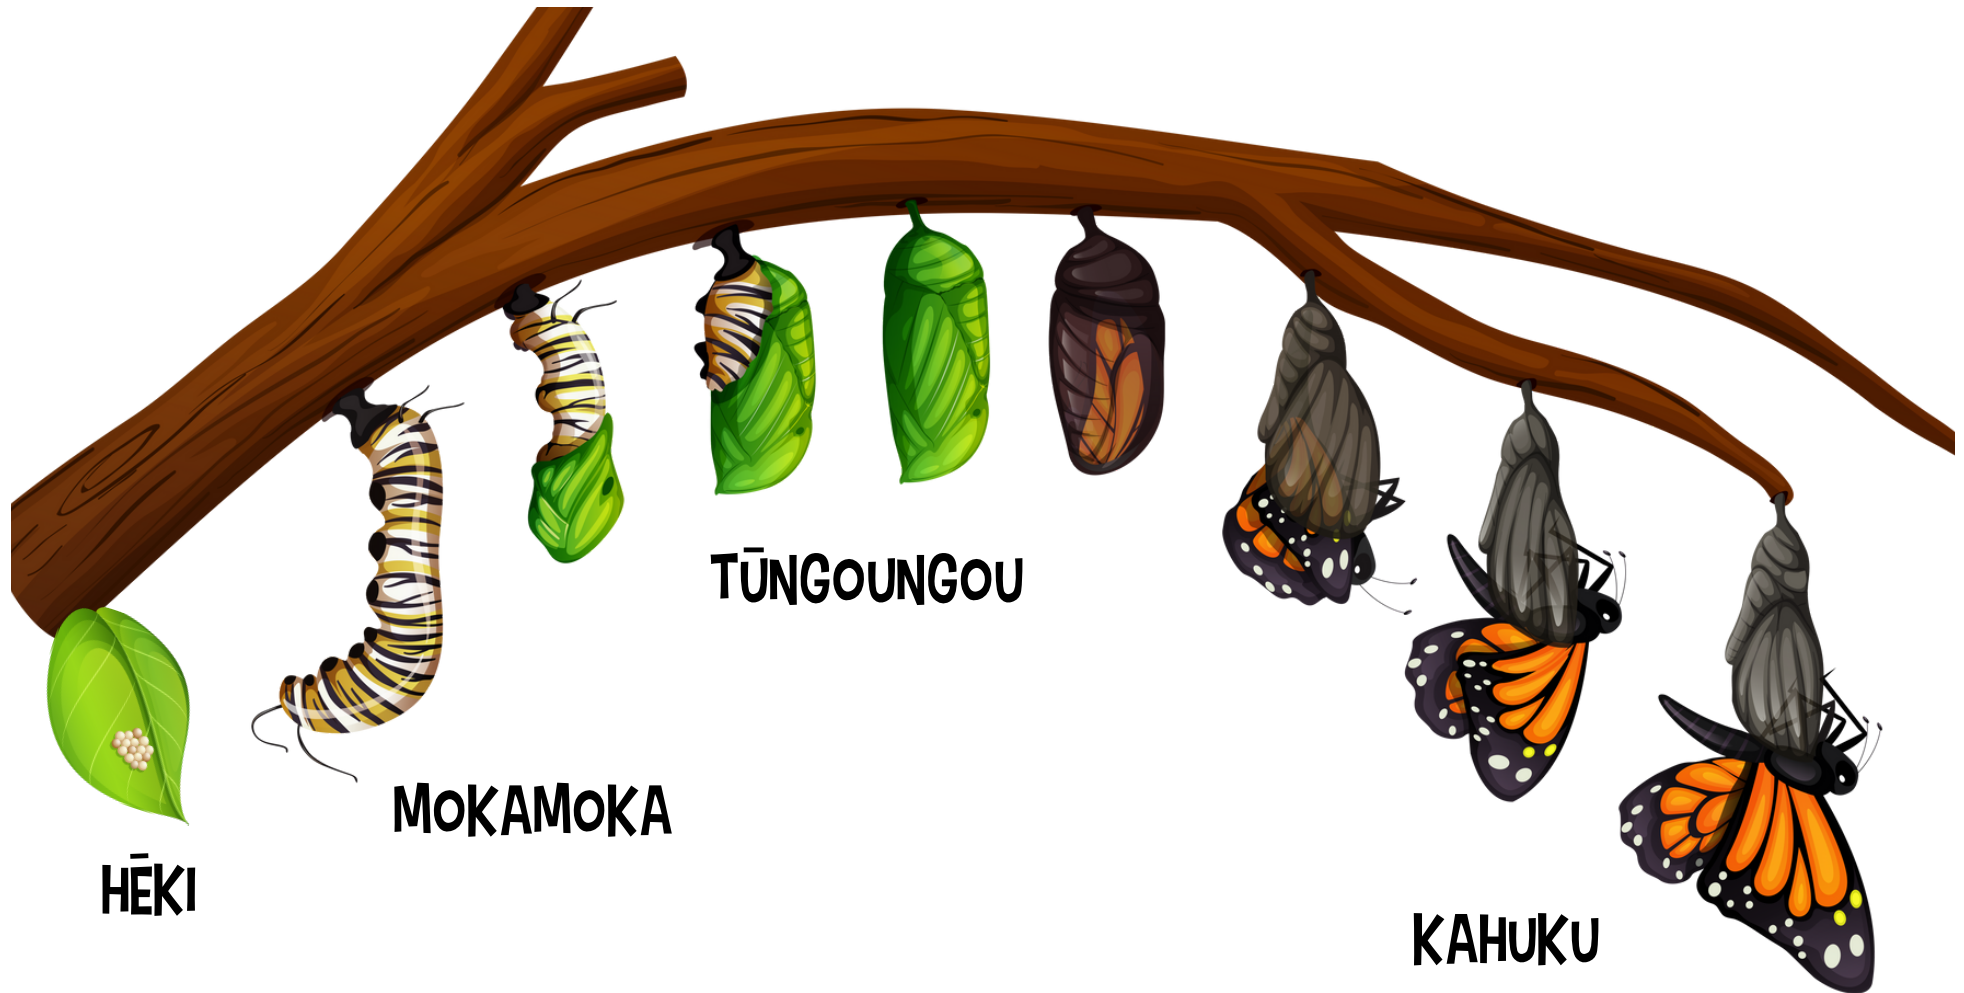

CATERPILLAR

CHRYSALIS

BUTTERFLY creek™

LIFE CYCLE OF A BUTTERFLY

EGG

ADULT EMERGING

FROM CHRYSALIS

BUTTERFLY

MONARCH BUTTERFLY LIFE CYCLE

New Zealand's largest butterfly spends 2 weeks as a caterpillar,
2 weeks as a chrysalis and 2 months as a butterfly.

TE MATAORA O TE KAHUKU

MONARCH BUTTERFLY LIFE CYCLE

BUTTERFLY creek™

TE MATAORA O TE KAHUKU

BUTTERFLY creek™